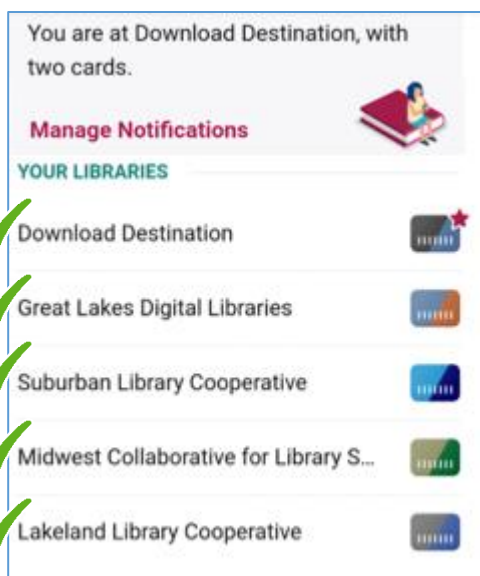

- Suburban Library Cooperative
- Great Lakes Digital Libraries
- Lakeland Library Cooperative
- Midwest Collaborative for Library Services

Follow these steps to add these library partners to your Libby app:

1. At the bottom of the **Libby app**, tap the 3 lines in the center.

2. Tap **Add Library**

3. Search for one of our new library partners (listed above)

You can search for your library by name or branch location.

4. Select **Novi Public Library** and sign-in with your card number and PIN.

The number printed on your library card, usually under a barcode.

Don't know your PIN? Ask your library.

Okay, you're signed in! Here is your library card.

Rename Card **Next**

Now you can access large collections of amazing ebooks and audiobooks all on the Libby app!!

5.

Repeat these steps to sign-in to the remaining partnering libraries.

- ✓
- ✓
- ✓
- ✓
- ✓