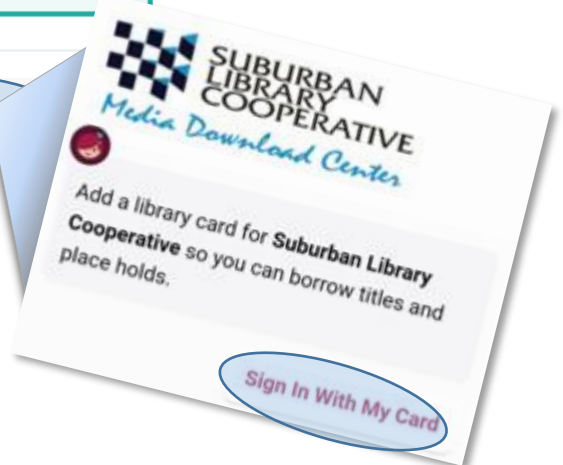

- Suburban Library Cooperative
- Great Lakes Digital Libraries
- Lakeland Library Cooperative
- Midwest Collaborative for Library Services

Follow these steps to add these library partners to your Libby app:

1. At the bottom of the **Libby app**, tap the 3 lines in the center.

2. Tap **Add Library**

3. Search for one of our new library partners (listed above)

You can search for your library by name or branch location.

4. Select **Novi Public Library** and sign-in with your card number and PIN.

The number printed on your library card, usually under a barcode.

Don't know your PIN? Ask your library.

Okay, you're signed in! Here is your library card.