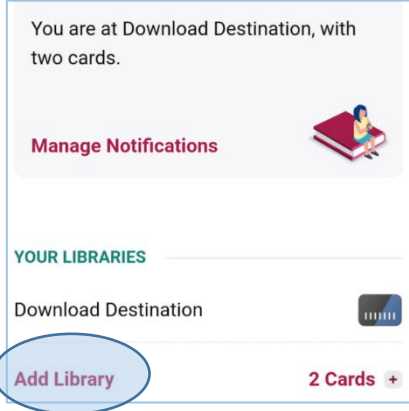

Your library card just got even better – one card, five collections!

Thanks to a Michigan-wide reciprocal lending agreement there are now over 100,000 items available through Download Destination on the Libby app. If need be, install the app from your device's app store, and then use your NPL card to borrow titles from these partners:

1. At the bottom of the **Libby app**, tap the 3 lines in the center.

2. Tap **Add Library**

3. Search for one of our new library partners (listed above)

You can search for your library by name or branch location.